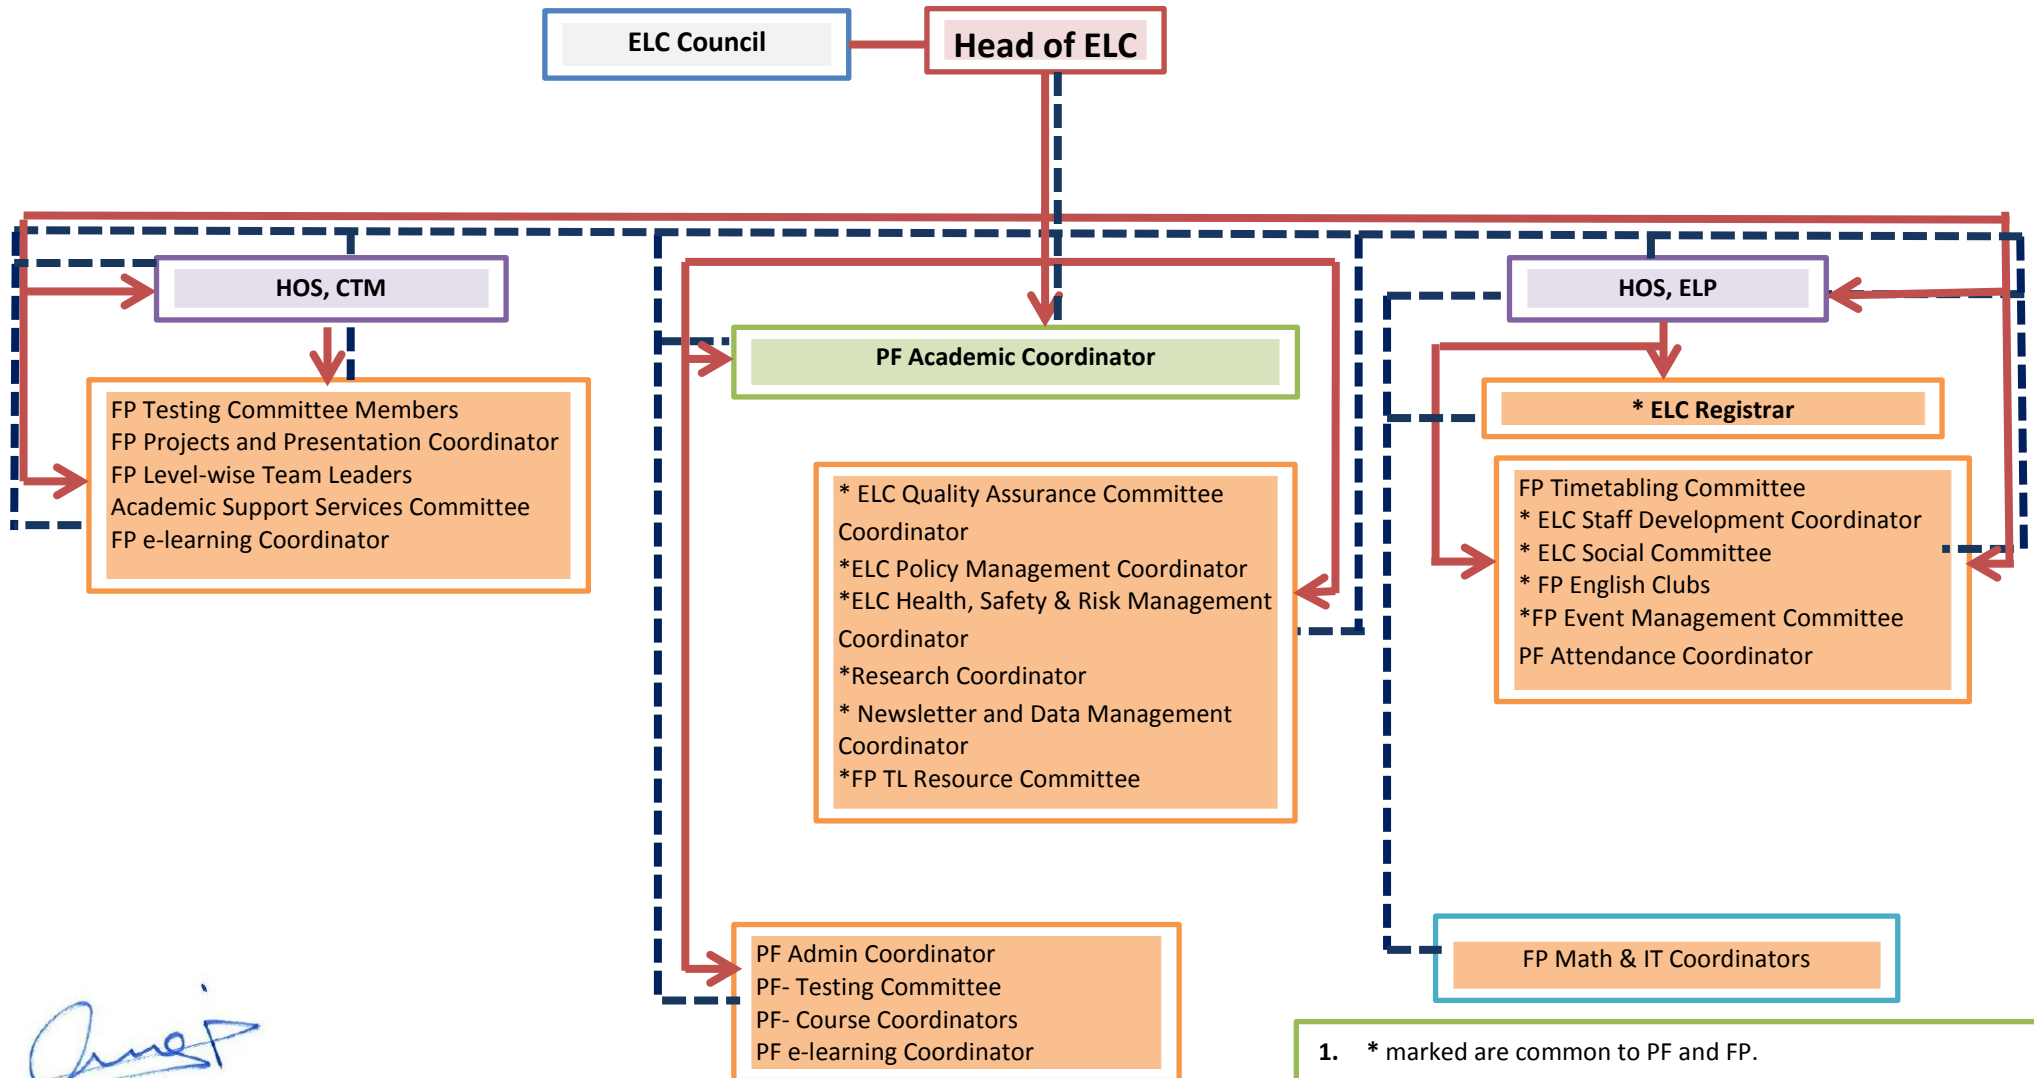

Ministry of Manpower
Directorate General of Technological Education
HIGHER COLLEGE OF TECHNOLOGY
ENGLISH LANGUAGE CENTER

ELC MANAGEMENT COMMITTEE: ORGANIZATIONAL STRUCTURE 2019-2020

Khalid Al Balushi
Director, English Language Center,
Higher College of Technology

1. * marked are common to PF and FP.
2. ➔ Line of authority; - - - Staff relationship.

**Ministry of Manpower
Directorate General of Technological Education
HIGHER COLLEGE OF TECHNOLOGY
ENGLISH LANGUAGE CENTER**

Abbreviations:

CTM	Curriculum and Teaching Methods
ELC	English Language Center- applicable to FP & PF English only
ELCC	English Language Center Council
ELC MC	English Language Center Management committee
ELP	English Language Program
FP	Foundation Program- applicable to GFP English
HoC	Head of Centre
HoS	Head of Section
HR	Human Resource
IELTS	International English Language Testing System
PF	Post Foundation
SAC	Self- Access Center
TL	Teaching & Learning